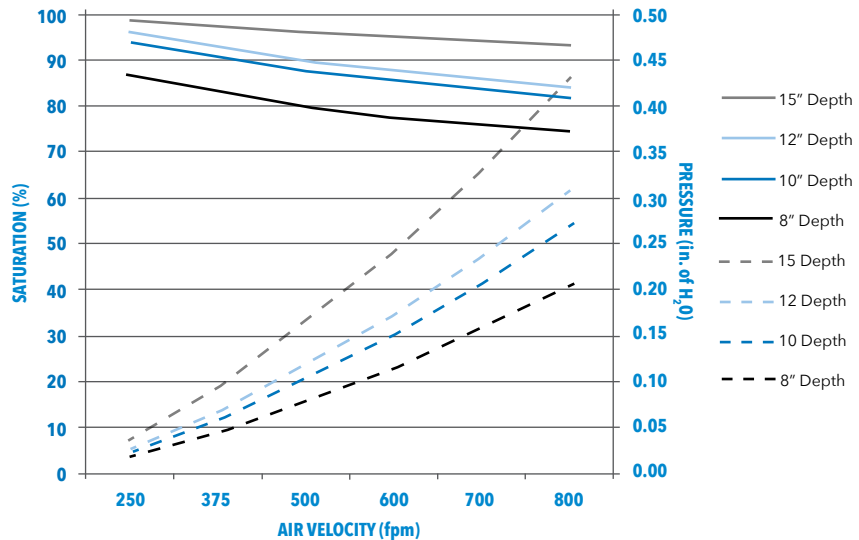

SATISFACTION THAT STARTS FROM WITHIN

Every piece of KUUL® evaporative media is backed with the corporate integrity of Portacool. For more than 25 years, we have made customer satisfaction our priority and we can not wait to prove it to you.

TEXAS PROUD. WORLD RENOWNED.

KUUL Control™ evaporative media is a specialized series of premier evaporative media comprised of a unique trifecta of superior raw materials, proprietary geometry and intelligent design to provide enhanced cooling performance. We use only the highest quality raw materials and make everything in our Center, Texas, United States manufacturing facility.

- The performance data shown above is independently tested and verified by a third party under required, stringent testing conditions.
- Due to external factors including, but not limited to, installation practices, maintenance practices, water quality, humidity and ambient temperature, results may vary.
- Portacool, LLC is devoted to sourcing superior materials and manufacturing with the highest quality standards as well as ongoing product development. For current performance data, contact your KUUL® evaporative media expert.

KUUL CONTROL SERIES EVAPORATIVE MEDIA EVAPORATION EFFICIENCY AND PRESSURE DROP

Contact one of our KUUL® evaporative media experts today to get more out of your evaporative media
The KUUL Effect goes well beyond the products we make.

936-598-5651
info@portacool.com

To learn more, visit www.thekuuleffect.com